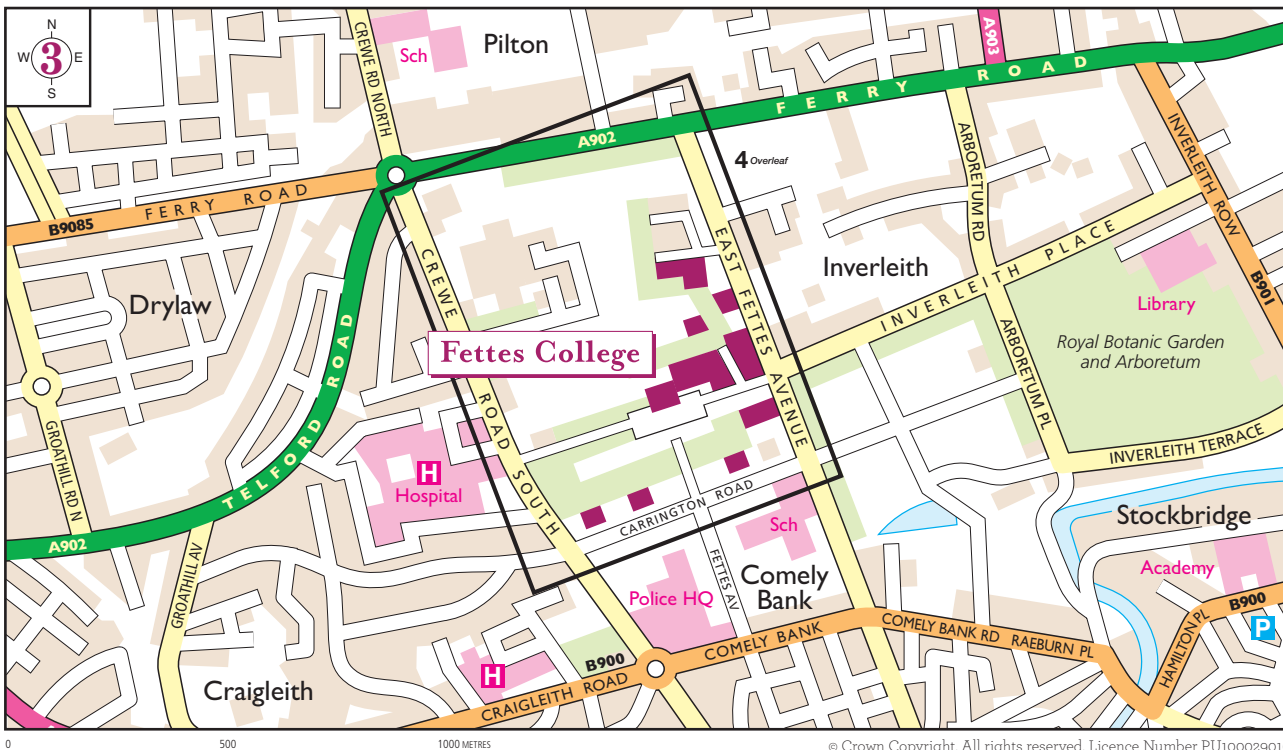

By Road Edinburgh is easily reached by road from all parts of Scotland, England and Wales. If using satellite navigation, please enter the postcode EH4 1QX.

From the M8 and M9 Heading towards Edinburgh, leave the M8 at Junction 1 and join the A720 (Edinburgh Bypass) heading north. Continue for approximately 1 mile and at the roundabout take the second exit to join the A8 (signed Edinburgh). *Within 300 metres bear left at the first set of traffic lights onto the A902 (signed Forth Road Bridge). Follow this road for approximately 1.5 miles straight across the first roundabout, and at the second roundabout (Barnton) take the third exit to join the A90 (signposted City Centre). Continue along the A90 (Queensferry Road) for approximately 2 miles and bear left at Blackhall Junction onto Telford Road (A902), signposted Leith. After 1 mile, at the roundabout, (Crewe Toll) take the third exit onto Ferry Road and then the first turning right onto East Fettes Avenue. The entrance to Fettes College will be seen at the top of the rise after 600 metres on the right-hand side.

From the A1 Leave the A1 at its junction with the A720 (Edinburgh bypass) and join the bypass. Continue along the A720 for approximately 13 miles to its junction with the A8 and at the roundabout take the second exit to join the A8 (signposted Edinburgh). Follow directions from the asterisk as above.

Once you have arrived at Fettes College, please report to the Main Reception - continue down the main drive from East Fettes Avenue and parking is available to the left hand side of the building adjacent to the Main Reception.