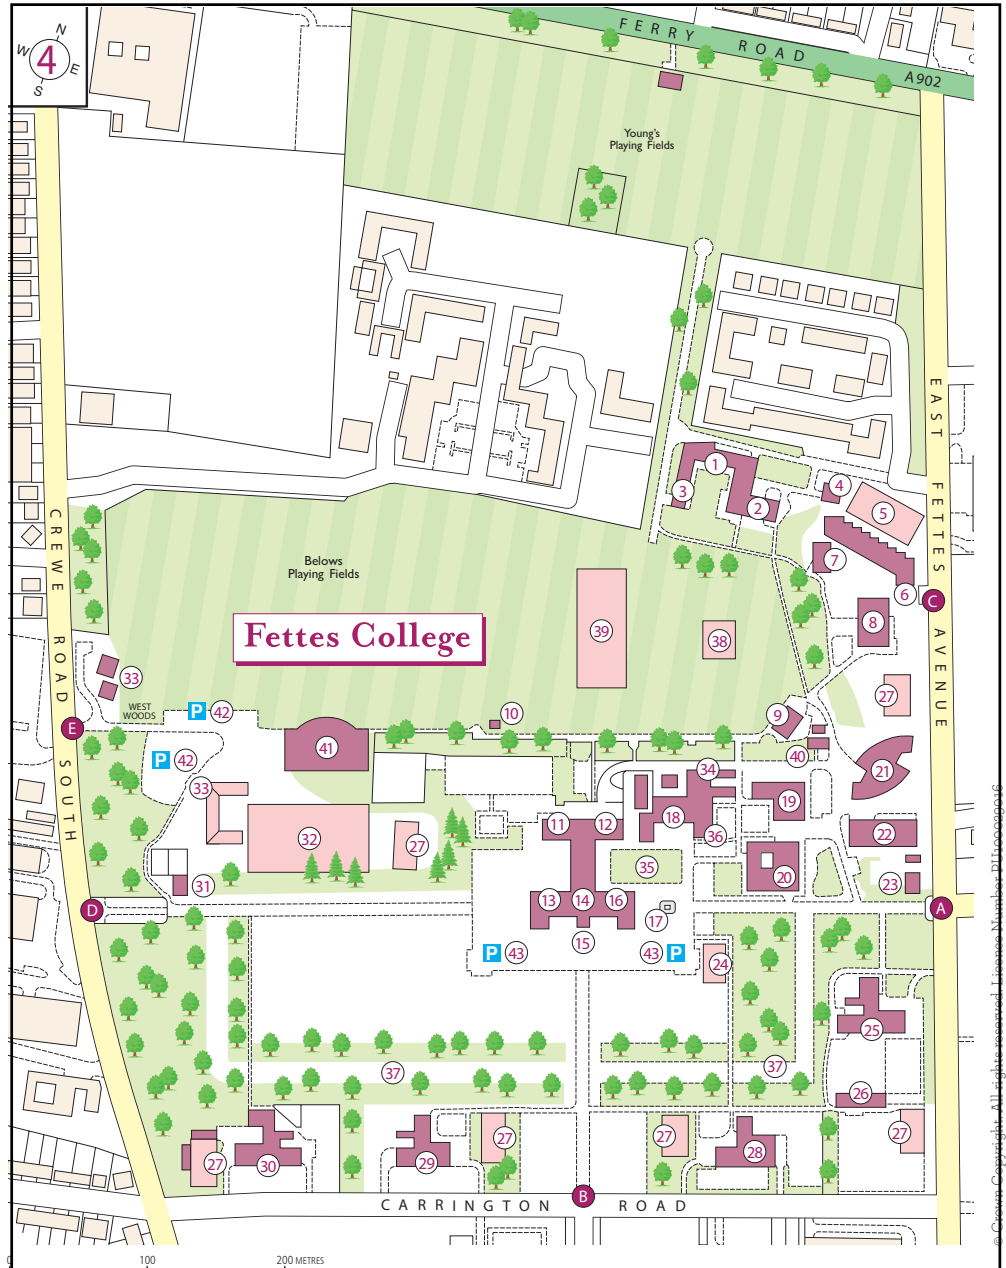

From the Forth Road Bridge After crossing the bridge join the A90 eastwards (signposted Edinburgh). Continue along the A90 for approximately 7 miles and bear left onto the A902, Telford Road (signposted Leith). After 1 mile, at the roundabout, take the third exit onto Ferry Road and then the first turning right onto East Fettes Avenue. The entrance to Fettes College will be seen after 600 metres on the right-hand side.

Once you have arrived at Fettes College, please report to the Main Reception - continue down the main drive from East Fettes Avenue and parking is available to the left hand side of the building adjacent to the Main Reception.

- Key**
- A** Main Vehicle Entrance
 - B** Pedestrian Entrance only
 - C** Fettes Prep Main Entrance
 - D** Pedestrian only
 - E** Vehicle Access To The Sutcliffe Astroturf only
 - F** Vehicle Access to Westwoods only
 - 1** Fettes Preparatory School
 - 2** Fettes Prep - Iona House
 - 3** Fettes Prep - Arran House
 - 4** North Lodge
 - 5** Astroturf
 - 6** Fettes Prep Reception
 - 7** Squash & Fives Courts
 - 8** Armiston House
 - 9** Yeo Pavilion
 - 10** Cumming Pavilion
 - 11** Headmaster's Lodge
 - 12** Medical Centre
 - 13** College West
 - 14** Main College & Chapel
 - 15** Reception
 - 16** College East
 - 17** War Memorial
 - 18** Concert Hall
 - 19** MacLeod Centre
 - 20** Dining Hall
 - 21** Craigleith
 - 22** Science
 - 23** East Lodge
 - 24** Basketball Court
 - 25** Glencorse House
 - 26** Rifle Range
 - 27** Tennis Courts
 - 28** Moredun House
 - 29** Carrington House
 - 30** Kimmerghame House
 - 31** West Lodge
 - 32** The Sutcliffe Astroturf
 - 33** Dalmeny
 - 34** The Spens Building
 - 35** Queen's Lawn
 - 36** Drama Studio
 - 37** Green Walk
 - 38** 1st XI Cricket Square
 - 39** 'Bigside' 1st XV
 - 40** Estates Office
 - 41** Westwoods Sports Centre
 - 42** Car Parking at Westwoods
 - 43** Car Parking
 - 44** McMurray Astro